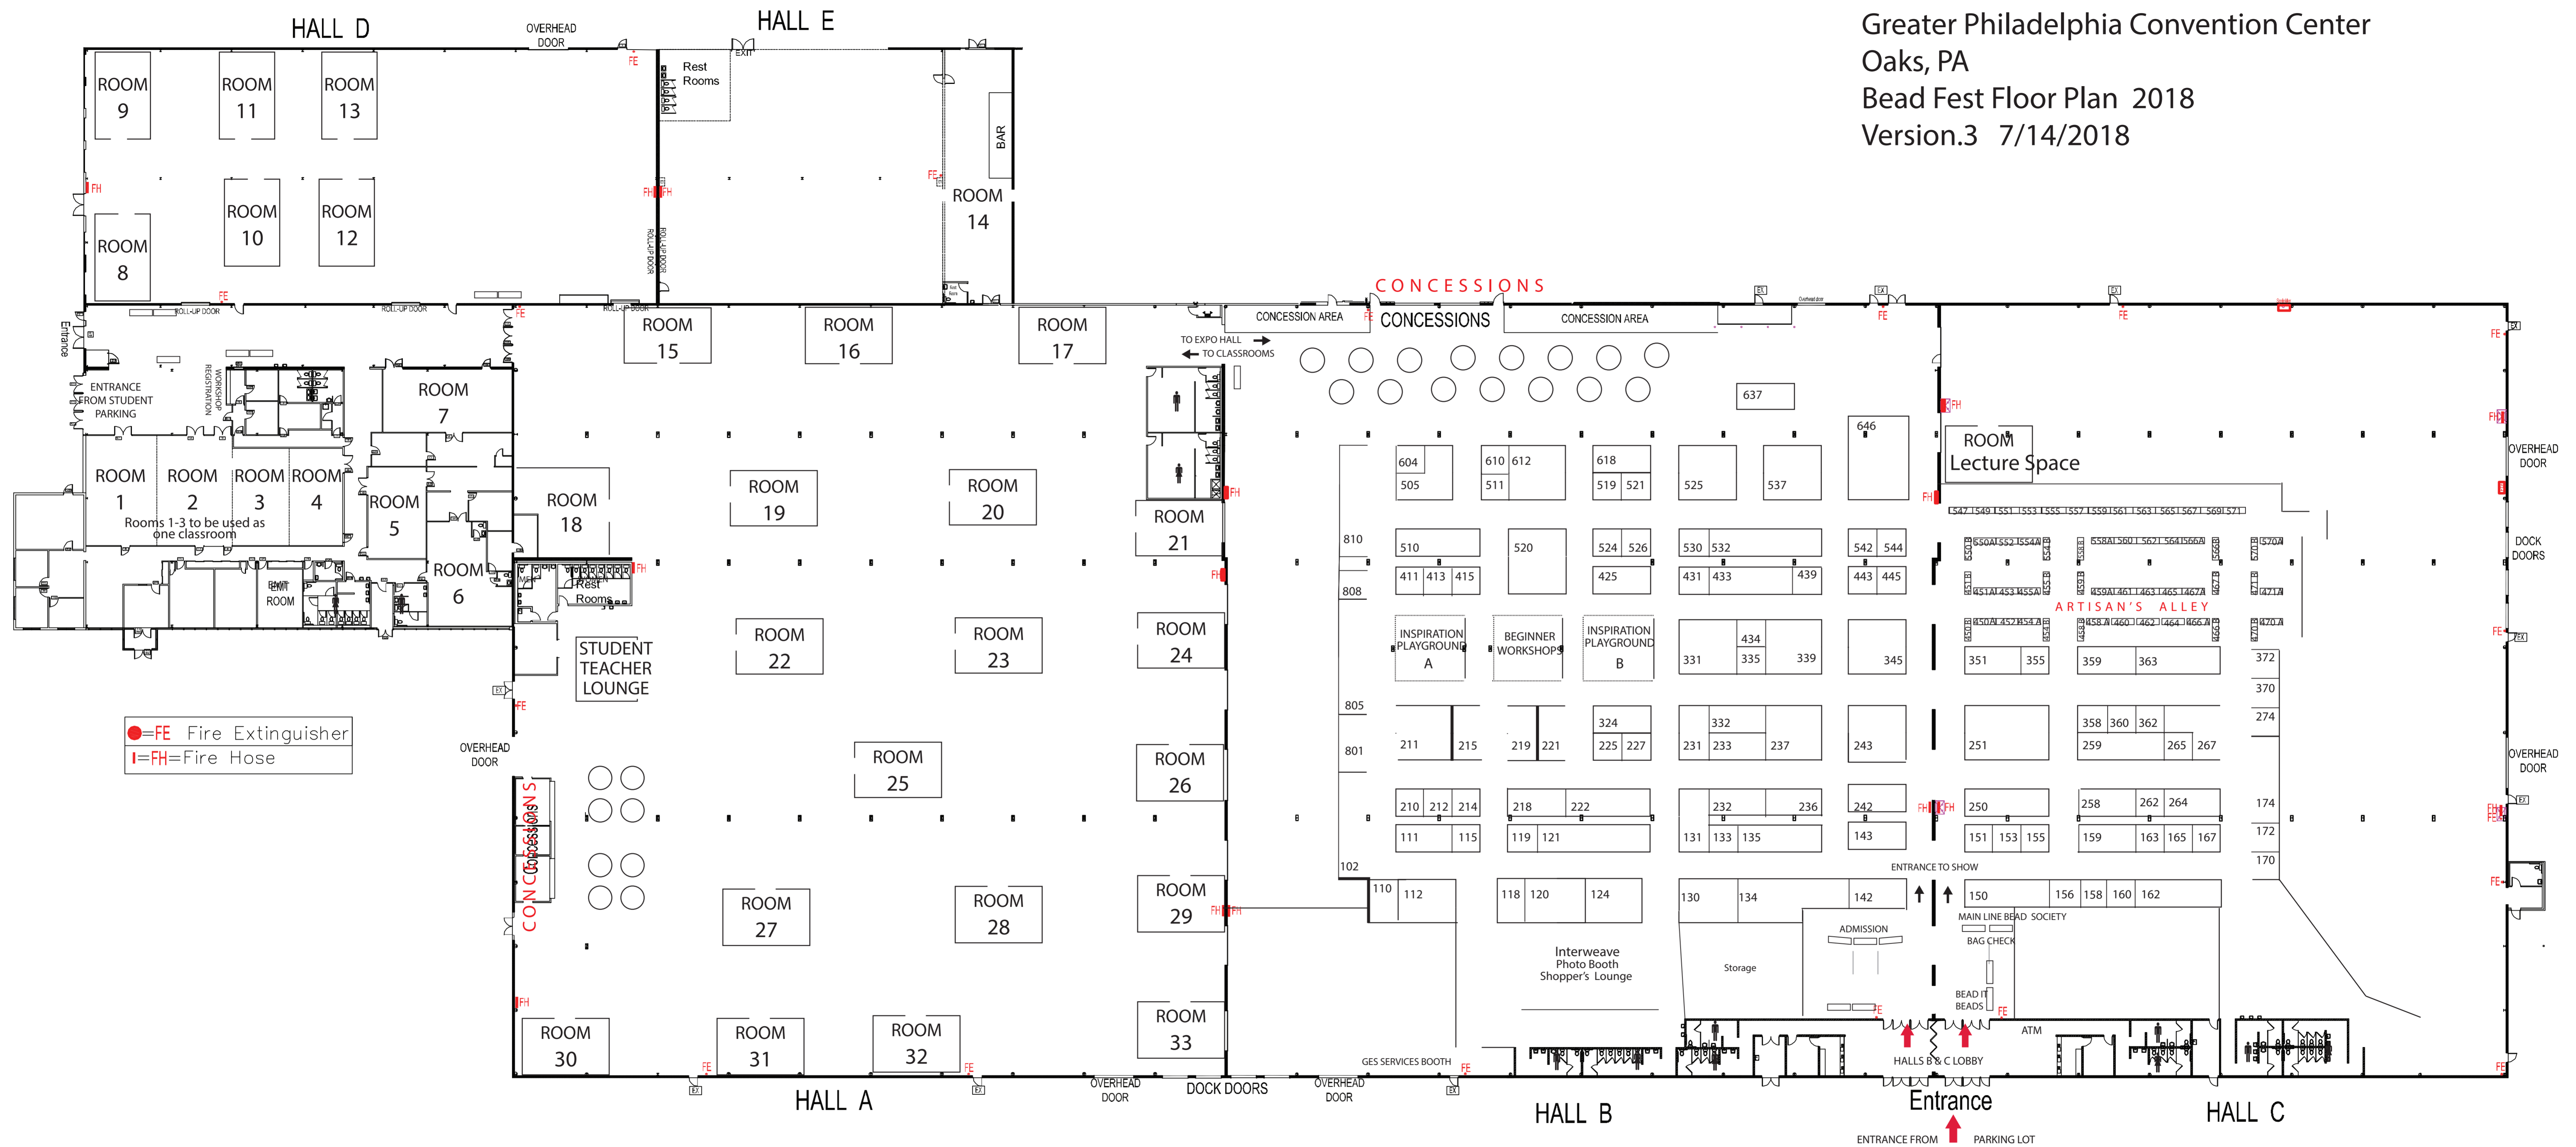

Greater Philadelphia Convention Center  
 Oaks, PA  
 Bead Fest Floor Plan 2018  
 Version.3 7/14/2018

● = FE Fire Extinguisher  
 I = FH Fire Hose

ENTRANCE FROM PARKING LOT